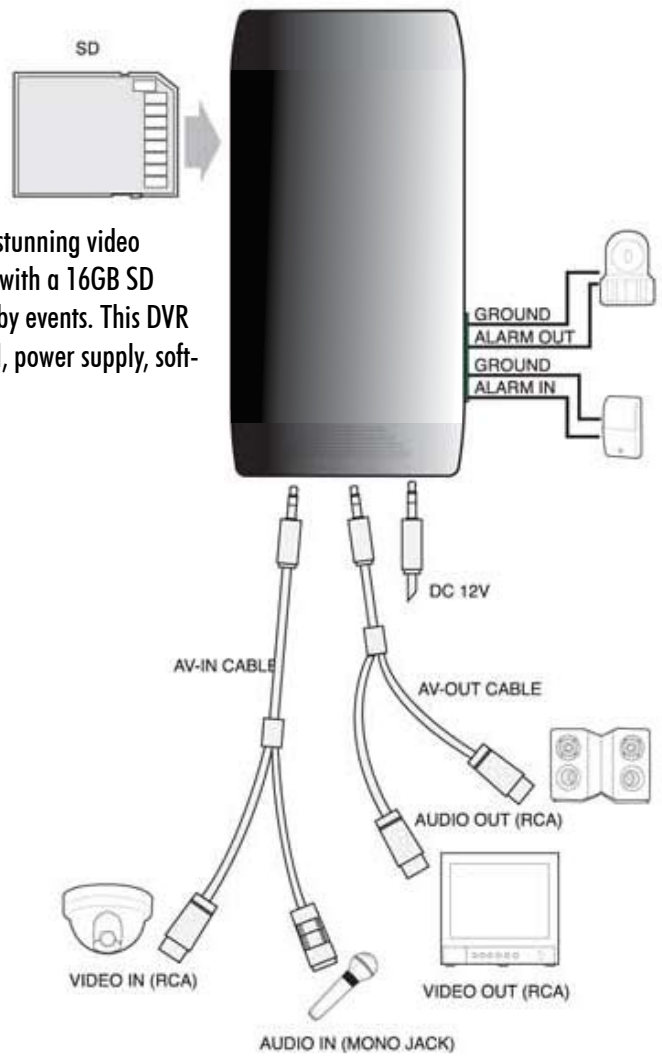

# Super Small H.264 DVR

High Resolution Recording

- ◆ H.264 Compression @ 30FPS 704 x 480
- ◆ Records Schedule, Alarm or Motion Detection
- ◆ Built-in OSD & Time/Date Stamp
- ◆ 16GB Max SD Card (Not Included)
- ◆ 12VDC @ 150mA
- ◆ 1.8" W x 3.6" L x .70" D

The MPE1023BD uses state-of-the-art video codec that will offer stunning video quality playback. You can record video and audio up to 24 Hours with a 16GB SD card (not included). The MPE1023BD can search by time/date or by events. This DVR comes with AV in/output cables, alarm contacts, IR remote control, power supply, software and manual.

## Specifications *continued...*

[MPE1023BD]

VIDEO/ RECORDING	
Compression Format	H.264
Recording Resolution	4CIF (NTSC:704X480, PAL:704X576)
	2CIF (NTSC:704X240, PAL:704X288)
	CIF (NTSC:352X240, PAL:352X288)
Recording Quality(High)	4CIF:1500Kbps, 2CIF:1200Kbps, CIF:1000Kbps
Recording Frmate Rate	PAL:25, 12, 8, 6, 3, 1 fps
	NTSC:30, 15, 10, 6, 3, 1 fps
Recording Mode	Emergency / Schedule / Alarm / Motion Detection
Storage	Support SD, SDHC (8GB max.)
Maximum Recording File	2,000 files /Storage Device
AUDIO	
Compression Format	16bit PCM, 8KHz
Maximum Input	6 mVp-p @4.7Kohm
Maximum Output	13mW@RL =16ohm, Unbalanced
ALARM	
Input	1 Ch. TTL(Internal pull-up)
Output	1 Ch. TTL(Open collector)
ETC	
Searching Method	Time / Event
Operating Mode	Live / Playback
I/O, Power	
A/V Input	1Port, Female Stereo Phone Jack
A/V Output	1Port, Female Stereo Phone Jack
Alarm I/O	1Port, Pluggable Terminal Block(include Plug)
Power consumption	Approx. 150mA @ 12VDC