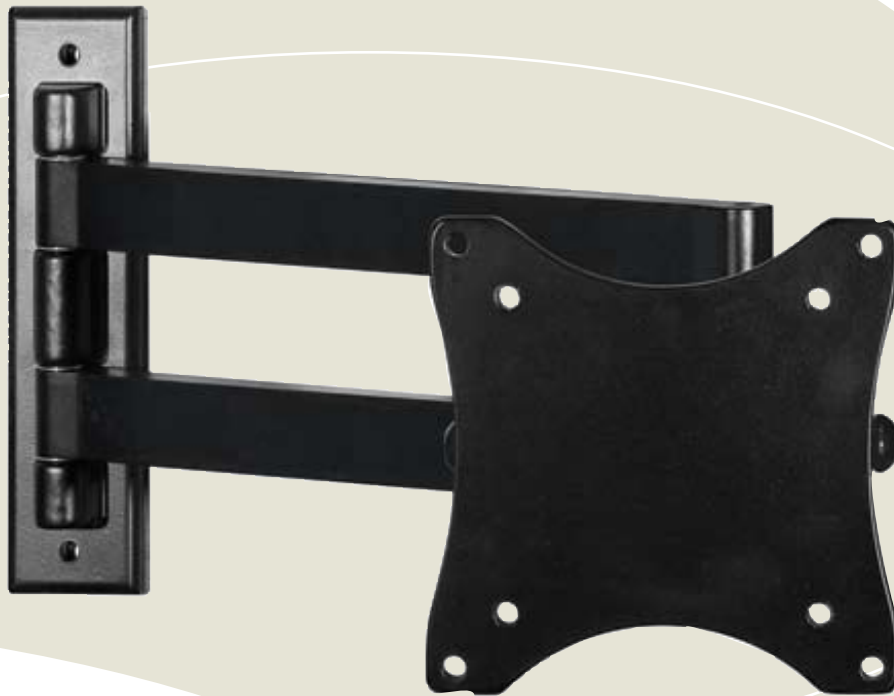

Swing Arm LCD Mounting Bracket

Strength You Can Trust

features...

- ▶ Extends 14"
- ▶ Holds up to 33 Lbs.
- ▶ Rugged Enamel Coating

The LCDPMT can swivel left/right 180°,
up/down tilt 180° and rotate 270°