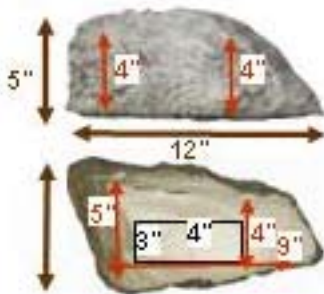

Covert Weatherproof Small Rock Camera

Life Like Covert Camera

in focus...

- 420 Lines of Resolution 1/3" CCD (CVC6002, CVC6002WL)
- 470 Lines of Resolution 1/3" CCD (CVC6002HW2, CVC6002WL2)
- 3.6mm 72° Pinhole Mini Lens
- Internal Rechargeable Batteries
- Weatherproof Design

Our new CVC6002 Small Rock Camera series is weatherproof for outdoor operations. This concealment is great for ICE or drug task forces. It could also be used by game wardens for uncovering illegal dump sites and poachers. These cameras are so convincing that you might have trouble recovering the units after you place them out. With your choice of hard wired or wireless you can either have permanent camera site or drop and go for a quick surveillance operation. Call us for your custom configuration.

[CVC6002 SERIES]

specifications | CVC6002 Series

Part #	CVC6002WL	CVC6002	CVC6002HW2	CVC6002WL2
Image Pick up Device	1/3" CCD			
Effective Picture Elements	510*492		768*494	
Horizontal Resolution	420 TV Lines		470 TV Lines	
Minimum Illumination	0.1 Lux F2.0		0.7 Lux F1.2	
S/N Ratio	More than 48dB			
Auto Electronic Shutter	NTSC: 1/60s~1/100,000s			
Gamma Characteristic	0.45			
Lens	Pinhole 3.6mm			
Gain Control	Automatically			
White Balance	Automatically			
Power Supply	12VDC 100mA			
Operating Temp	14°F to 122°F			
Wireless Frequency	2.4GHz			2.4GHz
Wireless Distance	700'			700'

WWW.SCDLINK.COM

1887 S. STATE HWY 80
LULING, TX 78648
PHONE: 800.316.6027
830.401.7000
FAX: 830.875.9010

SECURITY CAMERAS
DIRECT