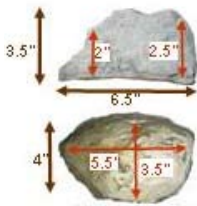

Covert Weatherproof Extra Small Rock Camera

Life Like Covert Camera

in focus...

- ▶ 420 Lines of Resolution 1/3" CCD
- ▶ 0.1 Low Light Lux Rating @ F2.0
- ▶ 3.6mm 72° Pinhole Mini Lens
- ▶ Internal Rechargeable Batteries
- ▶ Weatherproof Design

Our new CVC6001 Extra Small Rock Camera is weatherproof for outdoor operations. This concealment is great for ICE or drug task forces. It could also be used by game wardens for uncovering illegal dump sites and poachers. These cameras are so convincing that you might have trouble recovering the units after you place them out. With your choice of hard wired or wireless you can either have permanent camera site or drop and go for a quick surveillance operation. Call us for your custom configuration.

[CVC6001]

specifications | CVC6001

CCD:	1/3" COLOR
PICTURE ELEMENTS (HXV)	NTSC:510 X 492
TV LINES:	420 TV LINES
MIN ILLUMINATION:	0.1 LUX F2.0
LENS:	3.6mm
S/N RATIO:	> 48 DB
ELECTRONIC SHUTTER:	AES ON : NTSC:1/60S~1/100,000S
WHITE BALANCE:	AUTOMATIC (2500°K~9500°K)
SYNC:	INTERNAL
VIDEO OUTPUT:	COMPOSITE VIDEO 75 OHMS
POWER SUPPLY:	12V DC ± 10% 1.2W/100MA
OPERATING TEMP:	14°F TO 122°F
OUTPUT	12V DC 3.5A OUTPUT
INCLUDED	CHARGER
DIMENSIONS	6.5" L x 3.5" H x 4"W