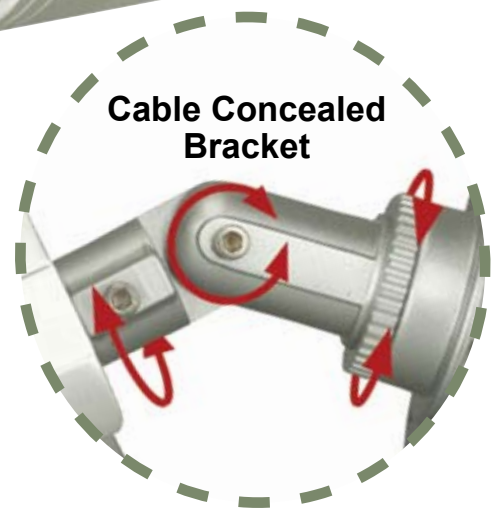

# 420 LOR Weatherproof IR Camera

*Removable Weather Shield*

- ◆ 420 LOR 1/4" Sharp CCD
- ◆ 23 IRs @ 65' Range
- ◆ 3.6mm Wide-Angle Lens
- ◆ 0.0 Lux Rating @ F2.0
- ◆ IP66 Weatherproof Housing
- ◆ Built-in Electronic Photocell
- ◆ 3-Axis Vandalproof Bracket
- ◆ 12VDC Power @ 200mA
- ◆ 4.9" x 2.7" x 2.6"
- ◆ Cable-Concealed Bracket
- ◆ With Sun/Rain Shield

[CFC2016IR]

<b>420</b> <b>LOR</b>	<b>0.0</b> <b>Lux</b>	<b>Day/Night</b>	<b>Weatherproof</b>	<b>Cable</b> <b>Concealed</b>	<b>12VDC</b> <b>Voltage</b>
--------------------------	--------------------------	------------------	---------------------	----------------------------------	--------------------------------

## specifications | CFC2016IR

Image Sensor	1/4" Sharp CCD
Resolution	420 TV Lines
Lux Rating	0.0 Lux @ F2.0 IR on
Pixels	811(H) x 508 (V) NTSC
IR LED	23 LEDs @ 840nm
IR Range	65' IR Range
Lens	3.6mm Fixed Lens
Sync	Internal
IR Control	CDS Auto Sensor Control
S/N ratio	48dB (AGC off)
Operating Temp	-10 ~ +50 Degrees C
Weatherproof Rating	IP66
Bracket	Cable Feed Thru Design (3 Axis)
Size	4.9" x 2.7" x 2.6"
Power	12VDC @200mA